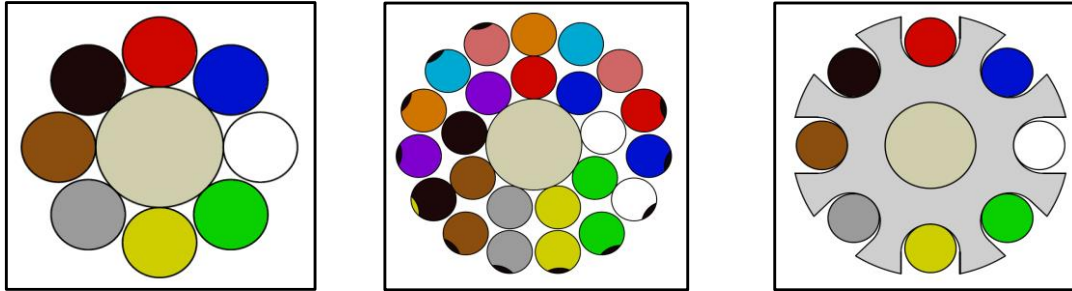

Fibre and Tube Identification, S12

Fibre colour coding:

	Fibre 1	Fibre 2	Fibre 3	Fibre 4	Fibre 5	Fibre 6	Fibre 7	Fibre 8	Fibre 9	Fibre 10	Fibre 11	Fibre 12
4-fibre tube	Red	Blue	White	Green								
6-fibre tube	Red	Blue	White	Green	Yellow							
8-fibre tube	Red	Blue	White	Green	Yellow	Grey	Brown					
12-fibre tube	Red	Blue	White	Green	Yellow	Grey	Brown	Black	Violet	Orange	Turquoise	Pink
24-fibre tube (fibre 1-12)	Red	Blue	White	Green	Yellow	Grey	Brown	Black	Violet	Orange	Turquoise	Pink
24-fibre tube (fibre 13-24)	Red (RM)	Blue (RM)	White (RM)	Green (RM)	Yellow (RM)	Grey (RM)	Brown (RM)	Clear (RM)	Violet (RM)	Orange (RM)	Turquoise (RM)	Pink (RM)